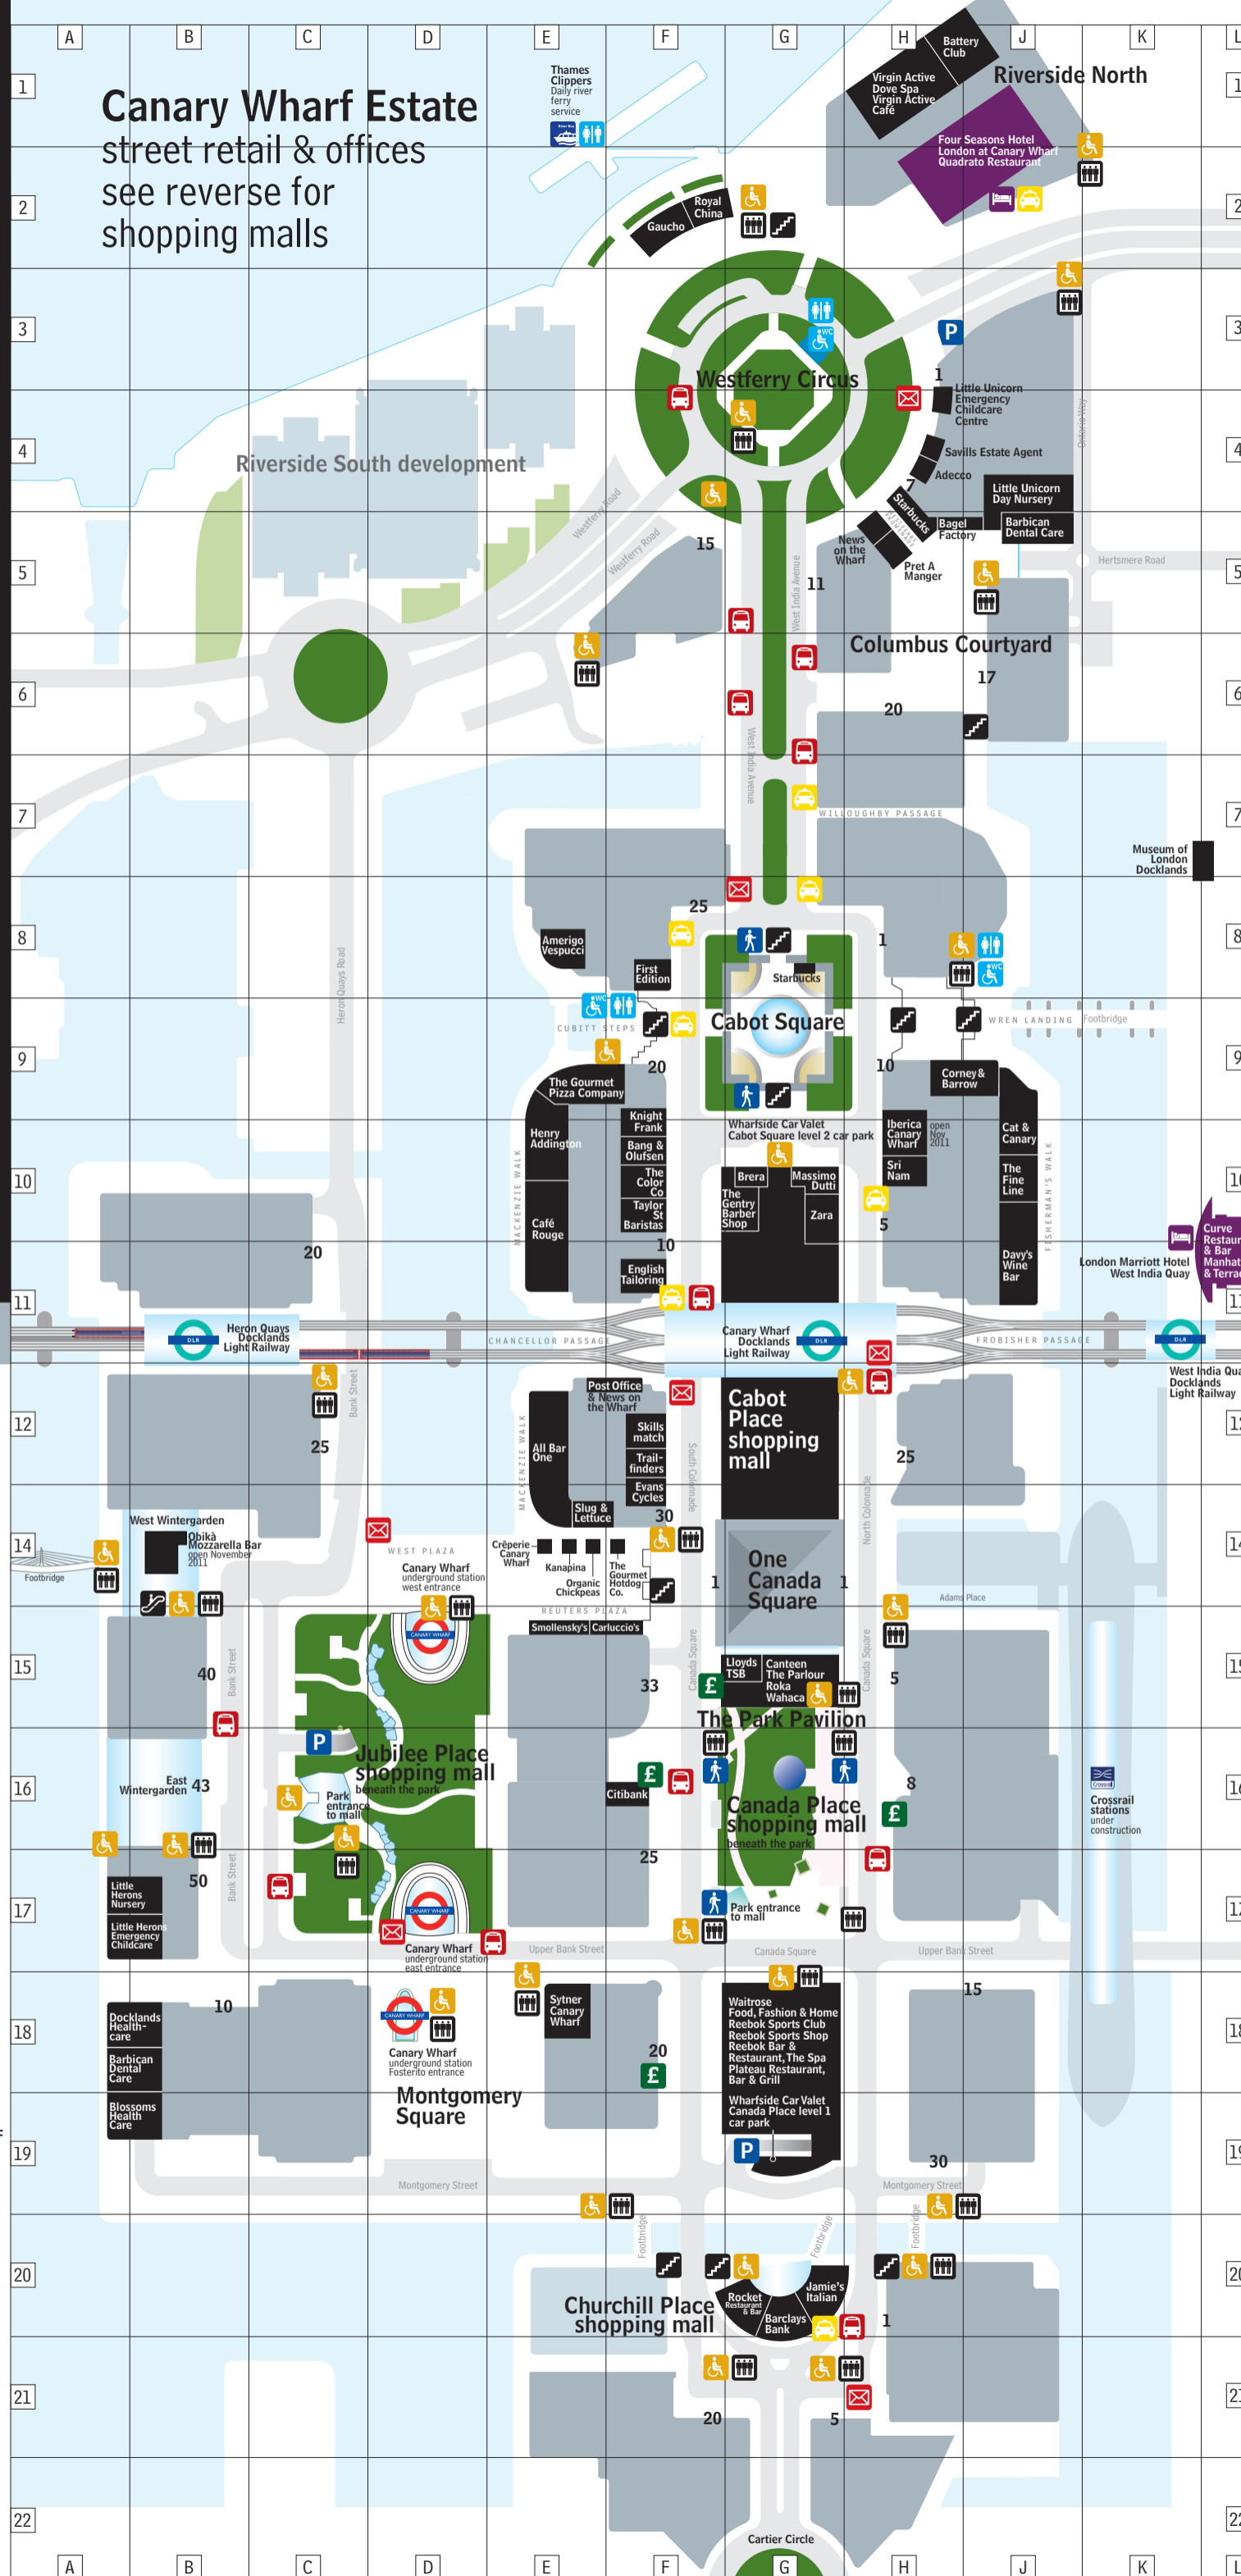

GUIDE

Canary Wharf Estate street retail & offices see reverse for shopping malls

Estate retail

- Shops** Bang & Olufsen **10F**
English Tailoring **11F**
Evans Cycles **14F**
Massimo Dutti **10G**
News on the Wharf **5H**
News on the Wharf (within Post Office) **12E**
Reebok Sports Shop **18G**
Trailfinders **12F**
Waitrose Food, Fashion & Home **18G**
Zara **10G**
- Restaurants** Amerigo Vespucci **8E**
Battery Club **1H**
Café Rouge **10E**
Canteen **15G**
Carluccio's **15F**
Curve Restaurant & Bar, Marriott Hotel **10L**
First Edition **8F**
Gaucho **2F**
The Gourmet Pizza Company **9E**
Iberica Canary Wharf **10H** open November 2011
Jamie's Italian **20G**
Obikà Mozzarella Bar **14B** open November 2011
The Parlour **15G**
Plateau Restaurant, Bar & Grill **18G**
Quadrato, Four Seasons Hotel **2H**
Rocket Restaurant & Bar **20G**
Roka **15G**
Royal China **2F**
Smollensky's **15E**
Sri Nam **10H**
Wahaca **15G**
- Cafés & Bars** All Bar One **12E**
Bagel Factory **5H**
Brera **10G**
Cat & Canary **10J**
Corney & Barrow **9H**
Crêperie Canary Wharf **14E**
Davy's Wine Bar **11J**
The Fine Line **10J**
The Gourmet Hotdog Company **14F**
Henry Addington **10E**
Kanapina **14E**
Manhattan Bar & Terrace, Marriott Hotel **11L**
Organic Chickpeas **14E**
Pret A Manger **5H**
Reebok Bar & Restaurant, Reebok Sports Club London **18G**
The Slug and Lettuce **14E**
Smollensky's **15E**
Starbucks **5H**, kiosk **8G**
Taylor St Baristas **10F**
Virgin Active Café, Virgin Active, Canary Riverside **1H**
- Services** Adecco **4H**
Barbican Dental Care **5J, 18A**
Barclays Bank **20G**
Blossoms Health Care **19A**
Citibank **16F**
The Color Co **10F**
Docklands Healthcare **18A**
Dove Spa, Virgin Active, Canary Riverside **1H**
East Wintergarden, Canary Wharf's event venue **16B**
Four Seasons Hotel London at Canary Wharf **2H**
The Gentry Barber Shop **10G**
Knight Frank **10F**
Little Herons Emergency Childcare Centre **17A**
Little Herons Nursery **17A**
Little Unicorn Day Nursery **4J**
Little Unicorn Emergency Childcare Centre **4H**
Lloyds TSB **15G**
London Marriott Hotel, West India Quay **11L**
Museum of London Docklands, West India Quay **7K**
Post Office **12E**
Reebok Sports Club London **18G**
Savills Estate Agent **4H**
Skillsmatch **12F**
The Spa, Reebok Sports Club London **18G**
Sytner Canary Wharf **18E**
Virgin Active, Canary Riverside **1H**
Wharfside Car Valet **10G, 19G**